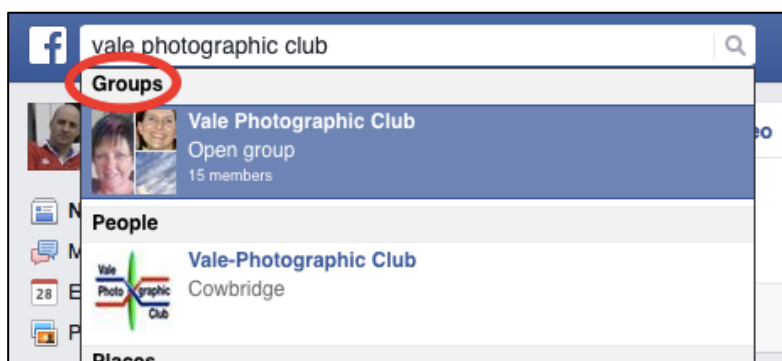

How to request to join the Vale Photographic Club Facebook Group

1. Log into Facebook by typing <http://www.facebook.com> into the address bar of your web browser

2. From the resulting webpage, enter the **email address** and **password** you used to create your Facebook account. Click the 'Log In' button.

3. Once logged into Facebook, at the very top of the screen, you'll see a search dialogue box

4. Type '**Vale Photographic Club**' into this search box

Please Note: You will see an entry for '**Vale Photographic Club**' under both 'People' and 'Groups' headings. Select the entry under the **Groups** heading (the person account is used for administration, and is not the one you want to join)